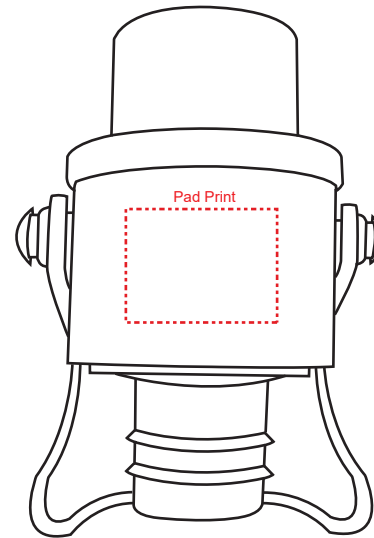

Product Name:

Champagne Stopper

Product Code:

WS002

Product Size:

38mm x 38mm x 65mm

Product Colours:

Black

Decoration Area:

20mm x 15mm - pad print

22mm x 15mm - pad print latch

22mm x 15m - direct digital latch

FRONT

LATCH

100% actual size

Line drawing is for approximate print positional purposes only. It is not intended to be an exact scale or detailed representation. Colour proofs are to be used as a guide only. Red dotted lines will not be printed, these are for max print guides only. Small details or text including trade marks may fill in and not be legible.